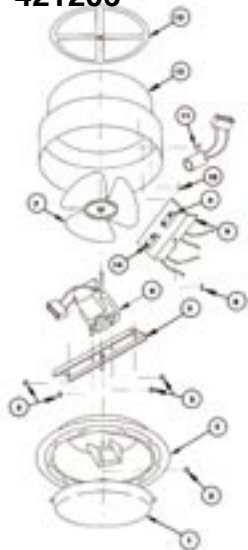

Replacement Parts

420703 Screws for Grille (3.5" Model)

421401 Fan Blade (BVA0312-00)

221802 Pressure Switch (V0140-03)

420103 115V Motor

262000 Sidewall Chain

Bath Vents

- * Ultra-quiet, U.L. Listed, 115V motor.
- * Vertical exhaust
- * Foam damper for a secure seal when not in operation
- * Simple installation with plug-in motor & lamp, snap-in junction box cover
- * 7" rough opening for 421206 and 421201
- * 50 CFM; 8/Ctn.

#V2244 w/Light

421206

Replacement Parts for 421206

421207 Plastic Light Lens (#1)

421208 Foam Damper Assembly (#13)

421401 Blade Only (#7)

421204 Motor BCD0388-00 (#6)

421201

#V2262-50 w/out Light

421206

Replacement Parts for Old Style 421206

420103 Motor BDC0190 120 VAC W/O Plug

Range Hood Vents

420510

Louvered 1.75" inlet, white. 3-1/3" x 10.5" RO.

420509