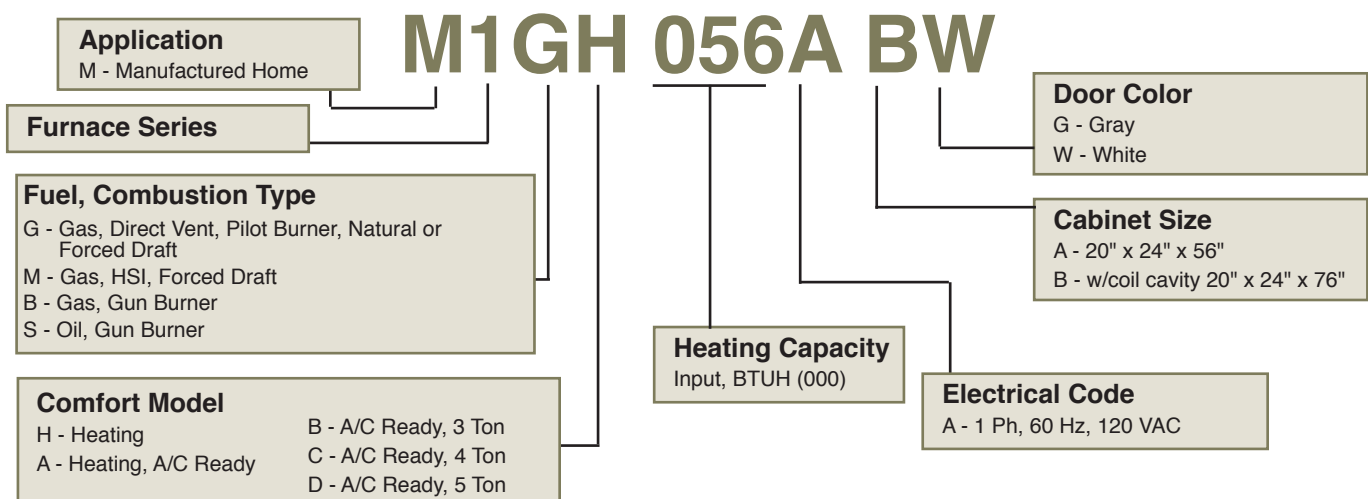

Roof Jack Components - "Integrated" & Telescoping

Stock No.	Mfg. No.	Model No.	Flashing Type	Dimensions	Flue Pipe Dia.	Pitch	For Use With:
237948	903658	FAW1523-0A	Flat	15" min. - 23" max.	5"		All Miller/Intertherm M1 Series Furnaces
237949	903659	FAW2135-0A	Flat	21" min. - 35" max.	5"		
237951	903660	FAW2747-0A	Flat	27" min. - 47" max.	5"		
230077	903662	SAW2135-2A	Slope	21" min. - 35" max.	5"	2.5/12	
237956	903663	SAW2747-2A	Slope	27" min. - 47" max.	5"	2.5/12	
237954	903664	SAW3563-4A	Slope	35" min. - 63" max.	5"	2.5/12	
237955	903666A	SAW5195-4A	Slope	51" min. - 95" max.	5"	4.0/12	
237958	901943			Ceiling Ring			

Accessories, M Series Furnaces

Stock No.	Mfg. No.	Description
103200	903412	M1 Gas Blower, 2-3 Ton
103201	903413	M1 Gas Blower, 2-4 Ton
103202	903414	M1 Gas Blower, 2-5 Ton
103205	903092A	2-Wire Relay Kit
103206	902898A	4-7 Wire Relay Kit
237941	911969A	Coil Cabinet White* F/MGHA 24"D x 19-3/4"W x 20"H
238128	901996	Auto Damper F/MGHA & M1 Series
238124	901987A	Duct Connector 8.8"
238125	901990A	Duct Connector 6.25"

Stock No.	Mfg. No.	Description
238126	901988A	Duct Connector 2"
237960	903656	Roof Cap
237966	901935	5" Interior Ext. 10" LG
237968	901937	5" Exterior Ext. 16" LG
238362	901939	3.5" x 12" Slant Deck Kit
238350	903893	2.5" x 12" Slant Deck Kit
230140	901986	Base Adpt. for MAC
238127	901989A	Duct Connector 4.25"

*Both 237940 & 237941 will fit the new M1 furnace

Blevins Order Online Anytime at www.blevinsinc.com