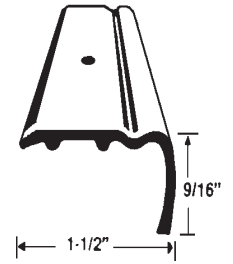

Aluminum Molding Drip Rail

Serrated face 1-1/2" standard
1-1/2" rail 14' length w/punched
4" centers.

265503 25/Ctn.

Roof Edge

Extra soft, heavy-gauge with
standard edge. Fourteen ft. length
punched with 4" centers.

265501 24/Ctn.

Elixir Drip Cap

Install over doors and windows to chan-
nel away rain and snow. Steel with white
finish.

- 212009** For 72" door
- 212011** For 32" or less door
- 212012** For 34" door
- 212013** For 36" door
- 212014** For 48" door
- 212018** For 53" door

Door Jamb

- 269140** 2" x 7' Oak
- 269141** 3.25" x 7' Oak
- 269142** 4.5 x 7' Oak

Screws

- 262651** 8" x 3/4"; 1000/Box
- 262653** 8" x 3/4"; 10,000/Box

Door Sweep

1-1/2" overall width including vinyl. 37" overall length.
Satin finish. Poly-bag.

219009 24/Ctn.

Elixir Threshold

Constructed of aluminum.

- 265506** F/32" or less door
- 265507** F/34" door
- 265508** F/36" door
- 265509** F/48" door
- 265510** F/72" door

Adjustable Vinyl Door Bottom

Fills gap between the door and door bot-
tom to prevent air, dust and water entry.
Additional seal at top stops any water
seepage. Pre-punched slotted holes and
self-tapping screws. 36" long. 24/Ctn.