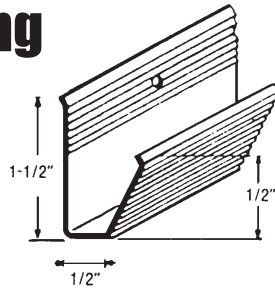

Aluminum Molding Drip Rail

Serrated face 1-1/2" standard
1-1/2" rail 14' length w/punched
4" centers.

265503 25/Ctn.

Roof Edge

Extra soft, heavy-gauge with
standard edge. Fourteen ft. length
punched with 4" centers.

265501 24/Ctn.

Elixir Drip Cap

Install over doors and windows to chan-
nel away rain and snow. Steel with white
finish.

- 212009** For 72" door
- 212011** For 32" or less door
- 212012** For 34" door
- 212013** For 36" door
- 212014** For 48" door
- 212018** For 53" door